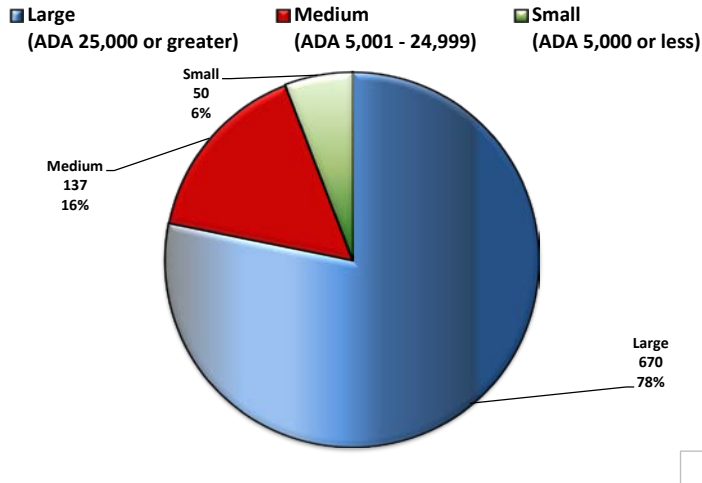

TxVSN Enrollments by District Size - FALL 2015

TxVSN Enrollments by District Size - SUMMER 2015

TxVSN Enrollments by District Size - SPRING 2015

DEFINITIONS:

• **Enrollments:** Count of course orders that are currently in Approved, Completed, and Pending Drop Status. This also includes orders that were dropped outside of the designated drop period.