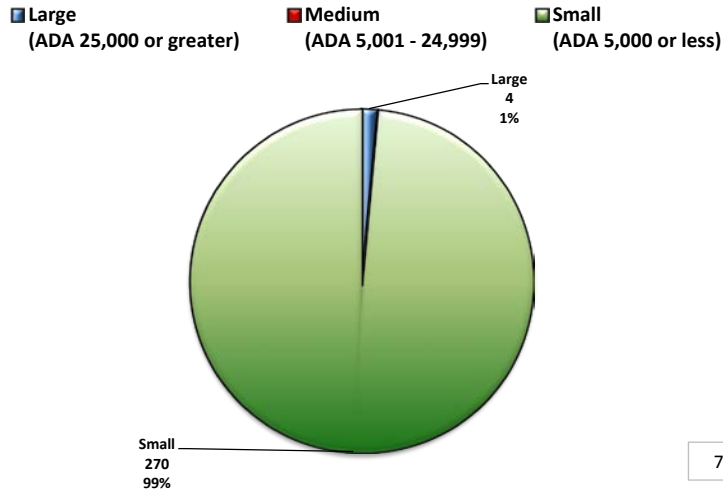

TxVSN Enrollments by District Size - FALL 2015

TxVSN Enrollments by District Size - SUMMER 2015

TxVSN Enrollments by District Size - SPRING 2015

DEFINITIONS:

• **Enrollments:** Count of course orders that are currently in Approved, Completed, and Pending Drop Status. This also includes orders that were dropped outside of the designated drop period.